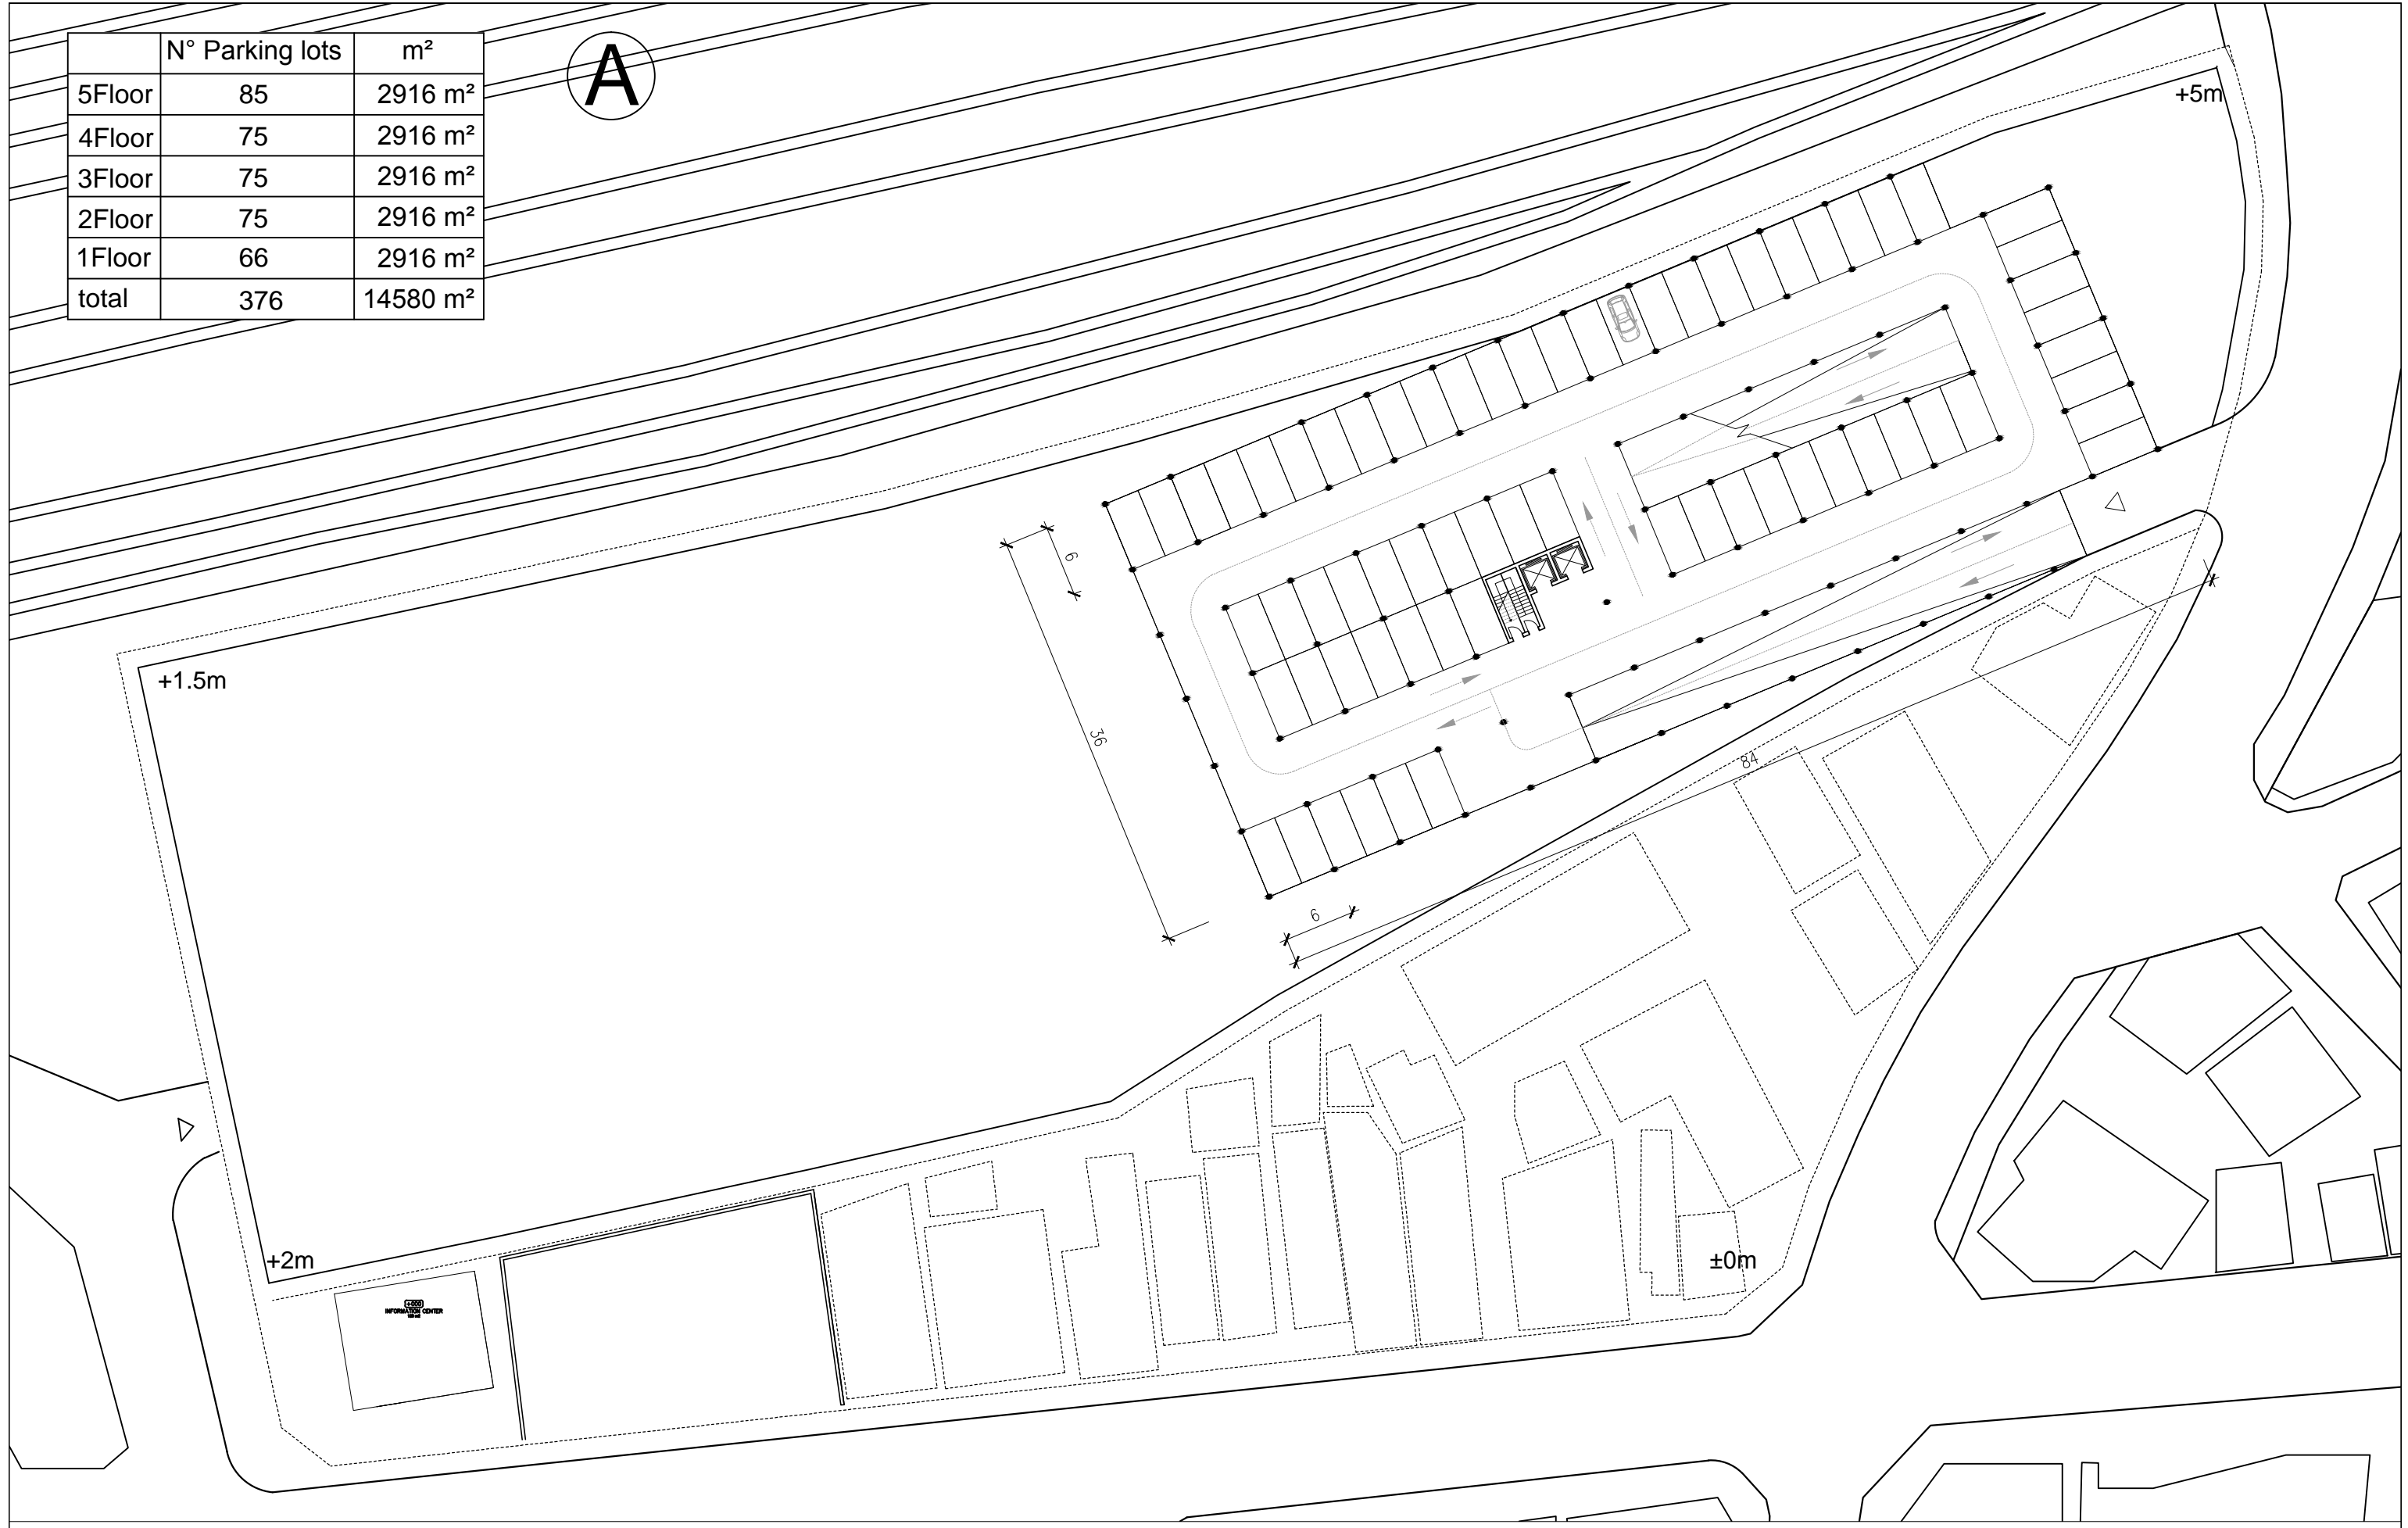

	N° Parking lots	m ²
5Floor	85	2916 m ²
4Floor	75	2916 m ²
3Floor	75	2916 m ²
2Floor	75	2916 m ²
1Floor	66	2916 m ²
total	376	14580 m ²

A

1
A001

Parking - 1Floor

SCALE: 1:500

	N° Parking lots	m ²
5Floor	85	2916 m ²
4Floor	75	2916 m ²
3Floor	75	2916 m ²
2Floor	75	2916 m ²
1Floor	66	2916 m ²
total	376	14580 m ²

A

1
A002

Parking - regular middle Floors

SCALE: 1:500

N

	N° Parking lots	m ²
5Floor	85	2916 m ²
4Floor	75	2916 m ²
3Floor	75	2916 m ²
2Floor	75	2916 m ²
1Floor	66	2916 m ²
total	376	14580 m ²

A

1
A003

roof - restaurant - wedding garden

SCALE: 1:500