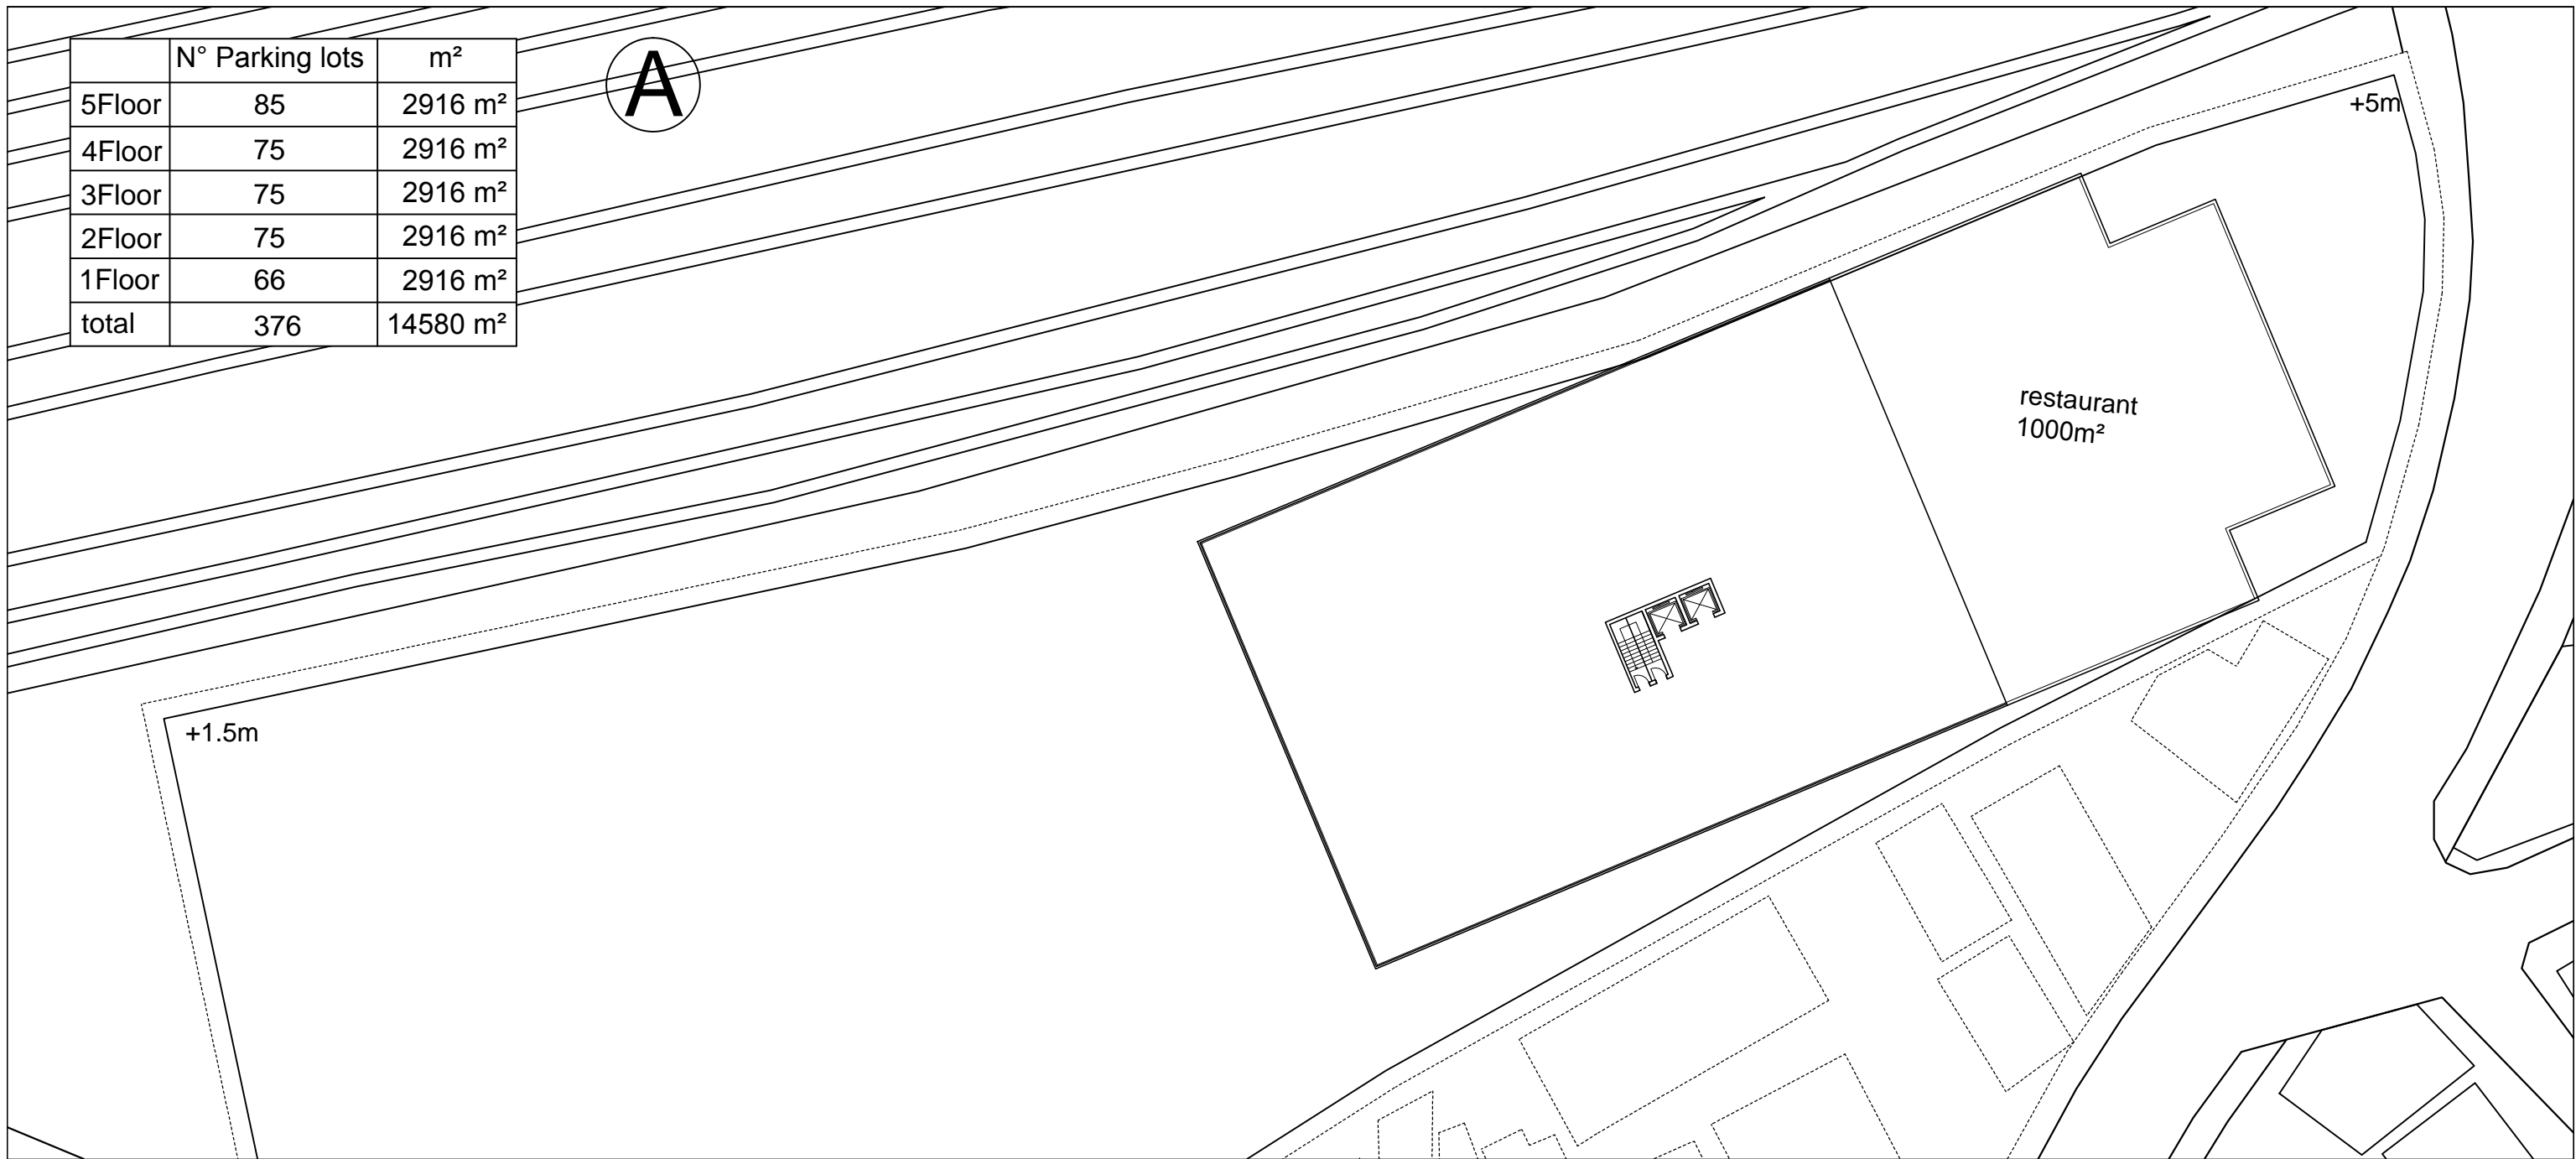

	N° Parking lots	m ²
5Floor	85	2916 m ²
4Floor	75	2916 m ²
3Floor	75	2916 m ²
2Floor	75	2916 m ²
1Floor	66	2916 m ²
total	376	14580 m ²

A

1
A001

Parking - 1Floor

SCALE: 1:500

	N° Parking lots	m ²
5Floor	85	2916 m ²
4Floor	75	2916 m ²
3Floor	75	2916 m ²
2Floor	75	2916 m ²
1Floor	66	2916 m ²
total	376	14580 m ²

A

1
A002

Parking - regular middle Floors

SCALE: 1:500

N

	N° Parking lots	m ²
5Floor	85	2916 m ²
4Floor	75	2916 m ²
3Floor	75	2916 m ²
2Floor	75	2916 m ²
1Floor	66	2916 m ²
total	376	14580 m ²

A

1
A003

roof - restaurant - wedding garden

SCALE: 1:500