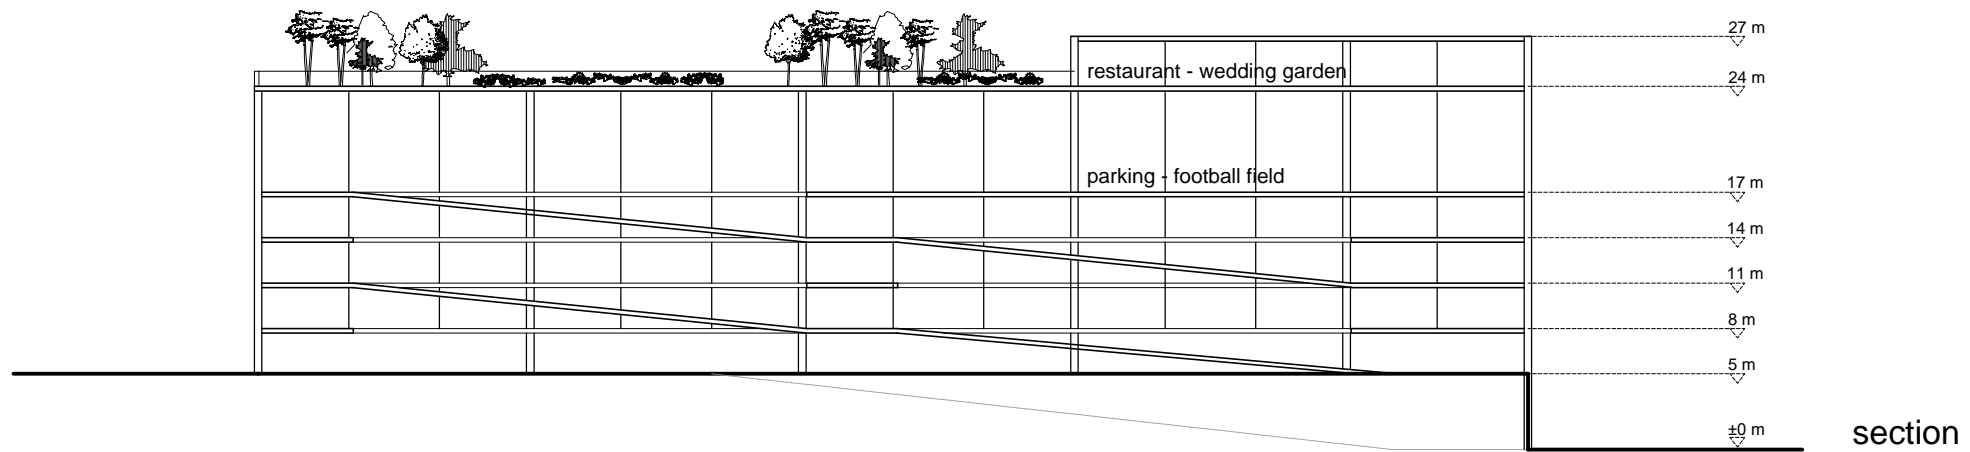

A

1
A002

Parking - regular middle Floors

SCALE: 1:500

N

	N° Parking lots	m ²
5Floor	85	2916 m ²
4Floor	75	2916 m ²
3Floor	75	2916 m ²
2Floor	75	2916 m ²
1Floor	66	2916 m ²
total	376	14580 m ²

A

1
A003

roof - restaurant - wedding garden

SCALE: 1:500