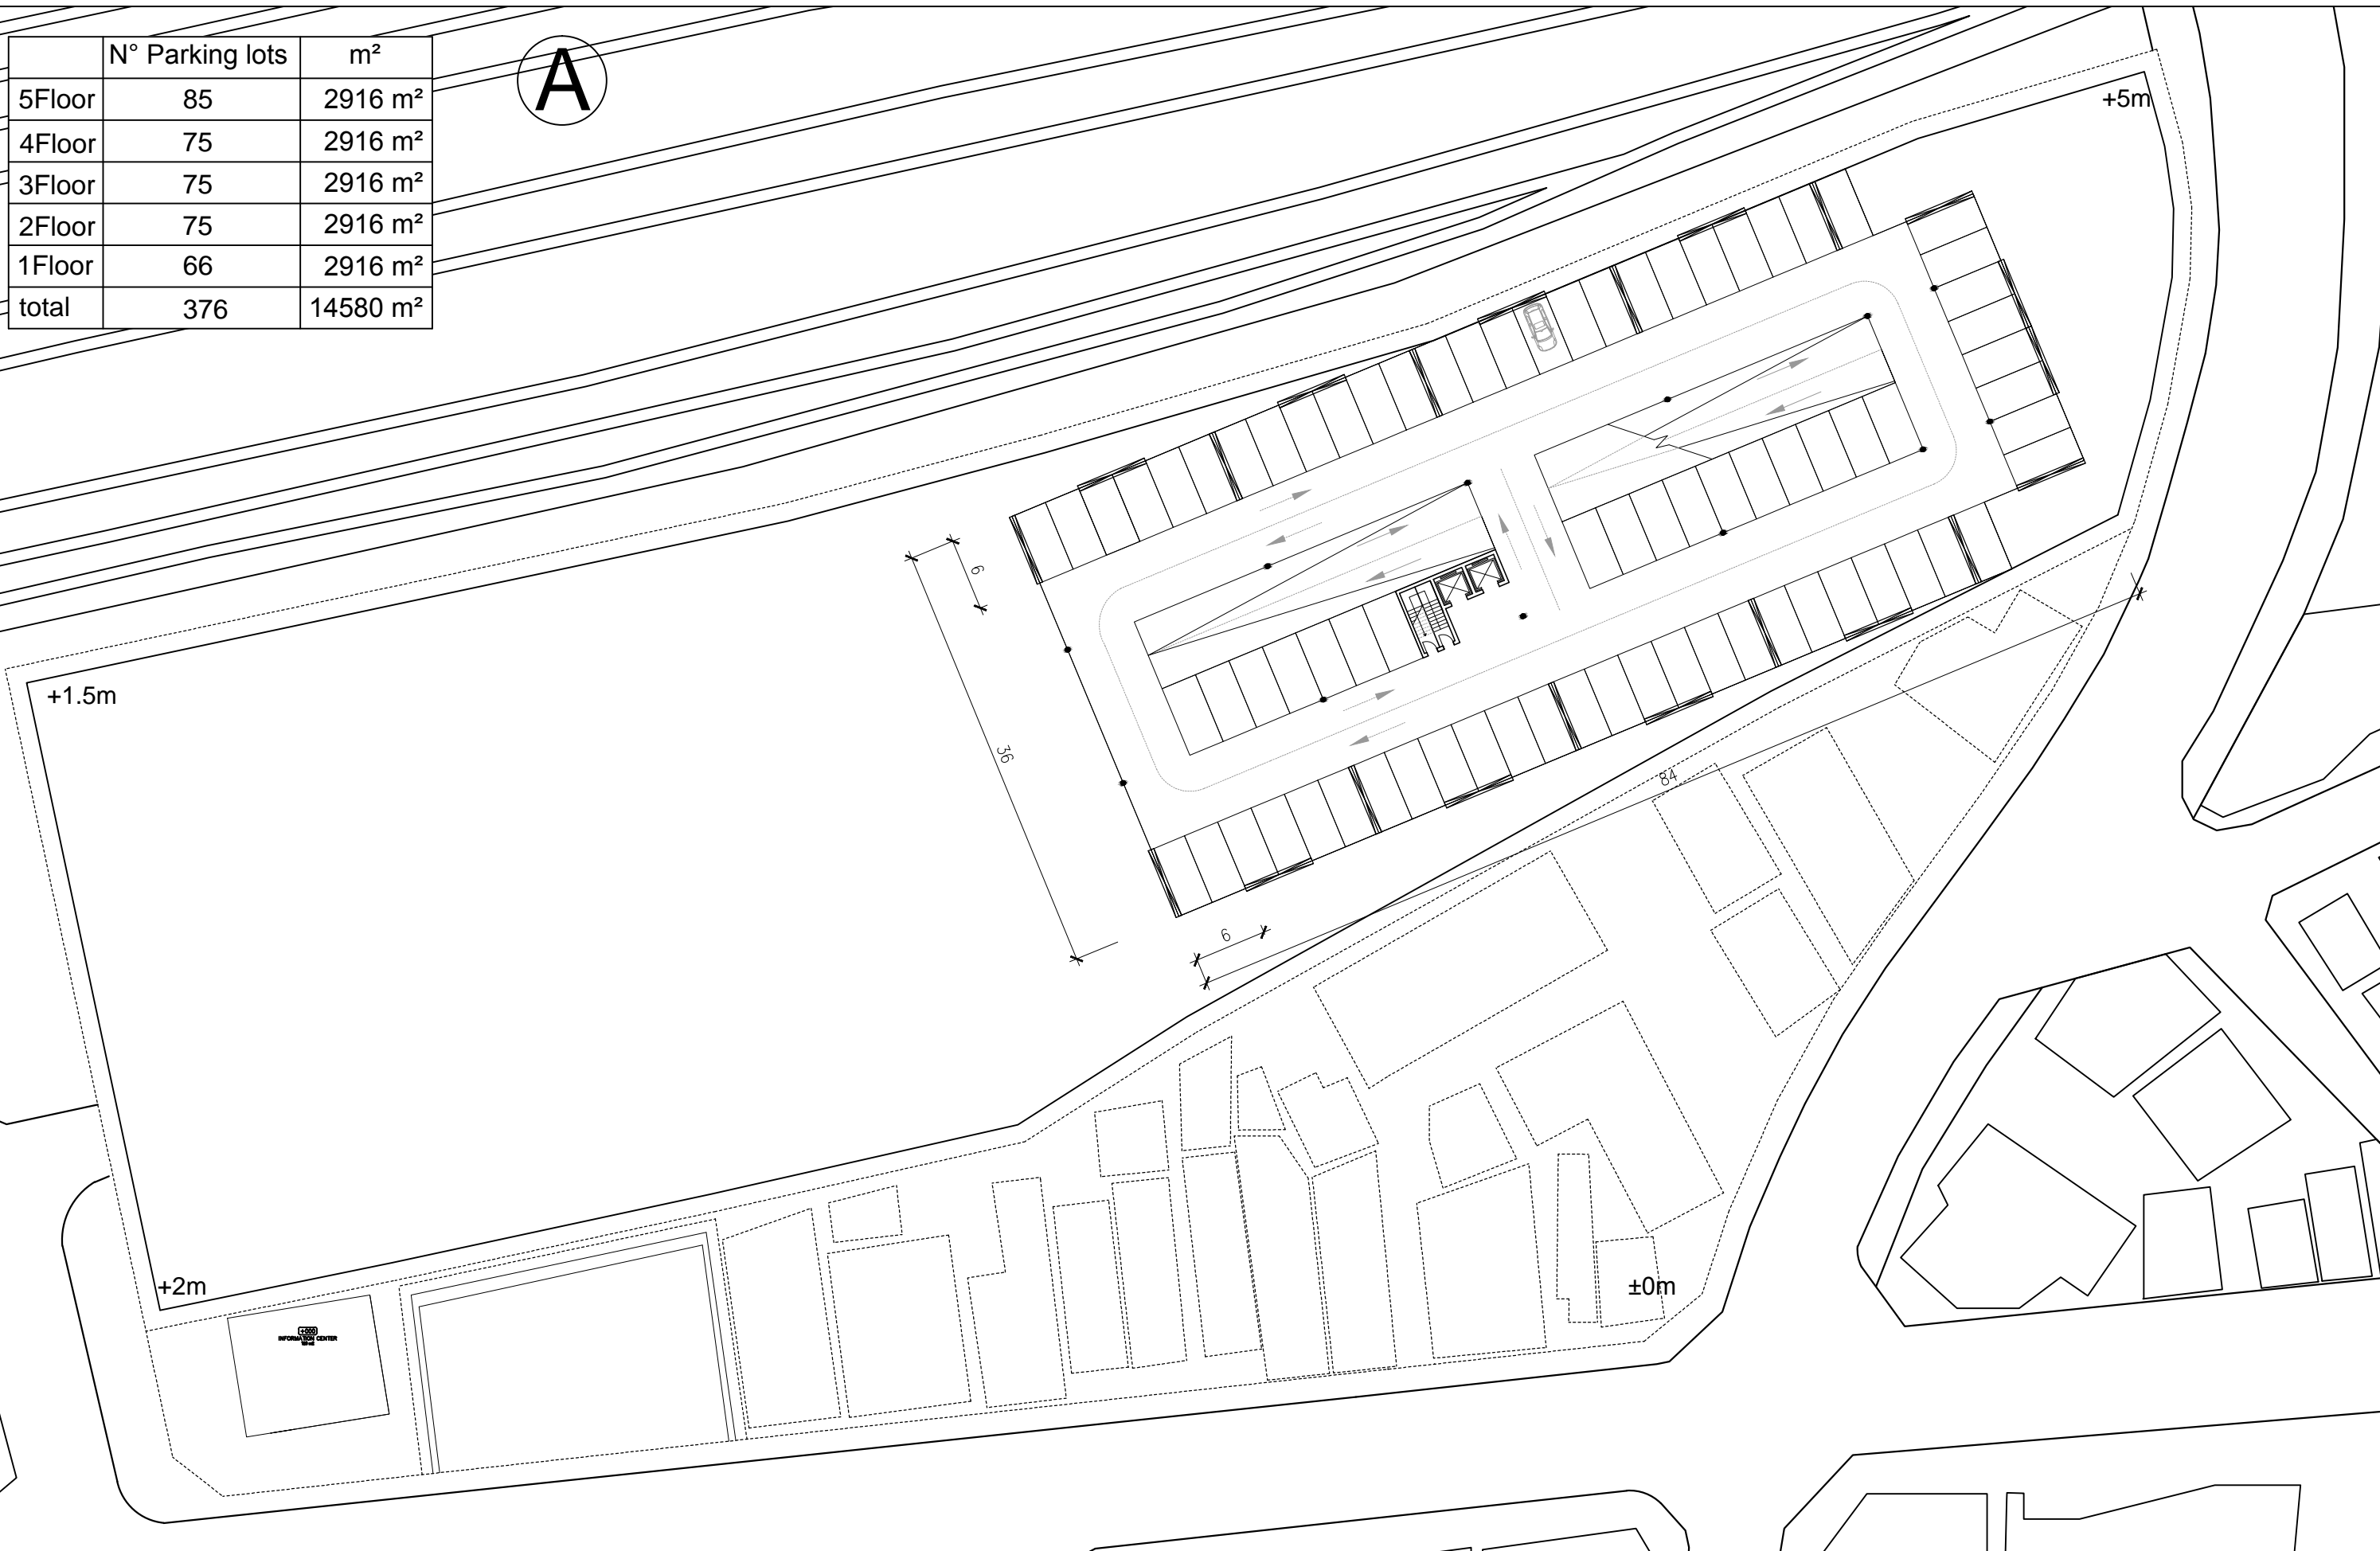

	N° Parking lots	m ²
5Floor	85	2916 m ²
4Floor	75	2916 m ²
3Floor	75	2916 m ²
2Floor	75	2916 m ²
1Floor	66	2916 m ²
total	376	14580 m ²

A

1
A001

Parking - 1Floor

SCALE: 1:500

	N° Parking lots	m ²
5Floor	85	2916 m ²
4Floor	75	2916 m ²
3Floor	75	2916 m ²
2Floor	75	2916 m ²
1Floor	66	2916 m ²
total	376	14580 m ²

A

1
A002

Parking - regular middle Floors

SCALE: 1:500

N

	N° Parking lots	m ²
5Floor	85	2916 m ²
4Floor	75	2916 m ²
3Floor	75	2916 m ²
2Floor	75	2916 m ²
1Floor	66	2916 m ²
total	376	14580 m ²

A

1
A003

roof - restaurant - wedding garden

SCALE: 1:500